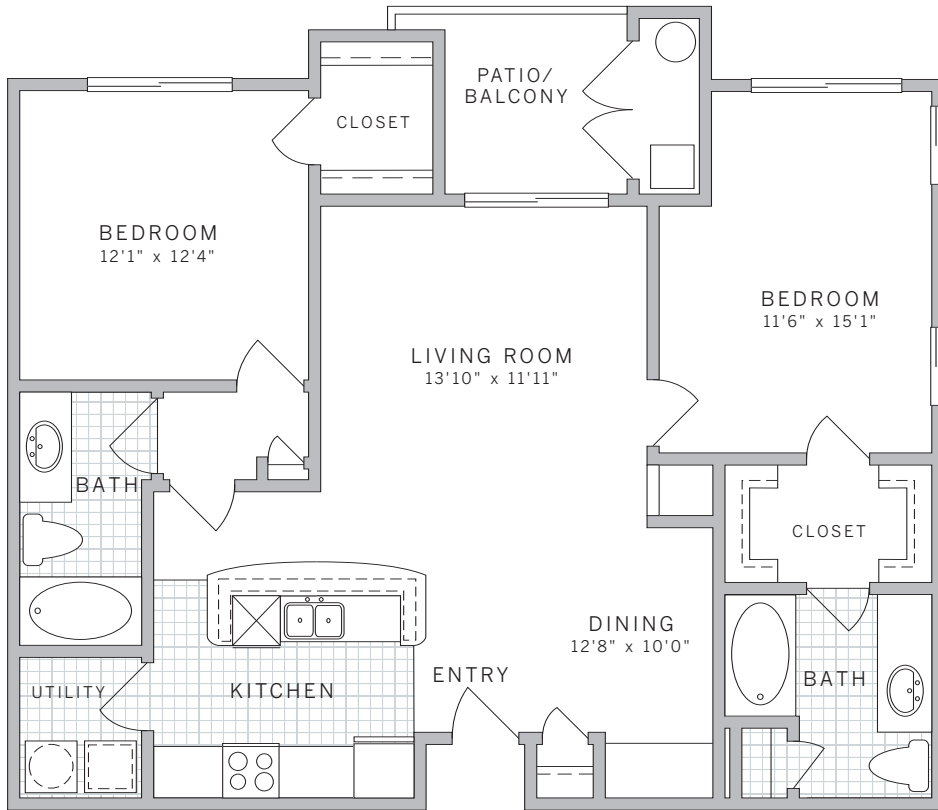

**two bedroom two bath** suite:  
rate:

B1 | 1119 sq ft

**features**

- kitchen island
- walk-in laundry room/pantry
- hallway toiletry closet
- privacy door to 2nd bedroom
- linen closet in master bath
- garden tub
- select B1's nyc skyline views (3rd & 4th floors)