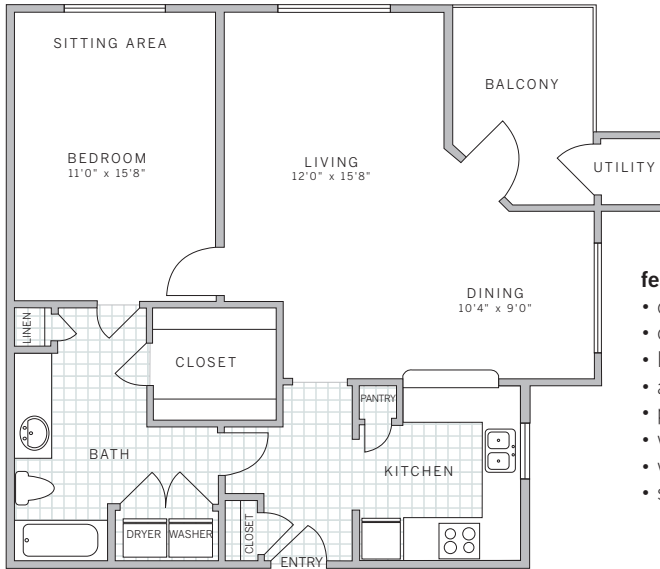

one bedroom one bath suite:
rate:

A3 | 861 sq ft

features

- oversized balcony
- oversized bath/laundry area
- linen closet
- arched doorways/entry area
- pantry in kitchen
- window in kitchen
- wrap around kitchen
- sitting area in bedroom

A3 | Solarium | 959 sq ft

features

- solarium
- oversized bath/laundry area
- linen closet
- arched doorways/entry area
- pantry in kitchen
- wrap around kitchen
- sitting area in bedroom

korman communities somerset