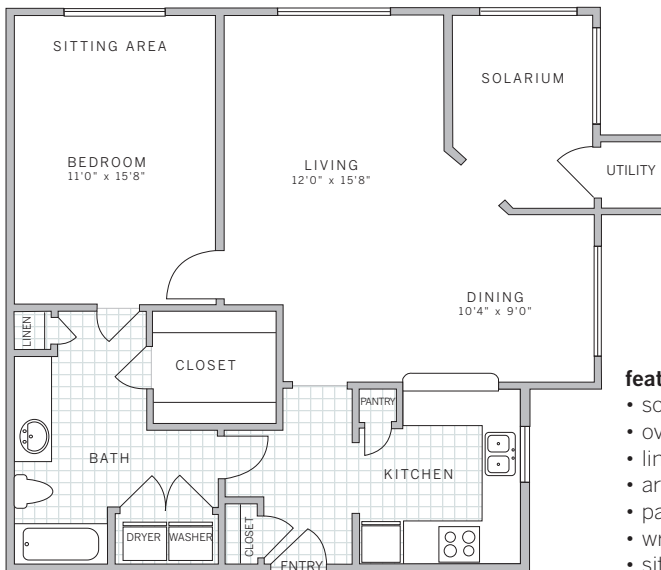

one bedroom one bath suite:
rate:

A3 | 861 sq ft

features

- oversized balcony
- oversized bath/laundry area
- linen closet
- arched doorways/entry area
- pantry in kitchen
- window in kitchen
- wrap around kitchen
- sitting area in bedroom

A3 | Solarium | 959 sq ft

features

- solarium
- oversized bath/laundry area
- linen closet
- arched doorways/entry area
- pantry in kitchen
- wrap around kitchen
- sitting area in bedroom

korman communities somerset