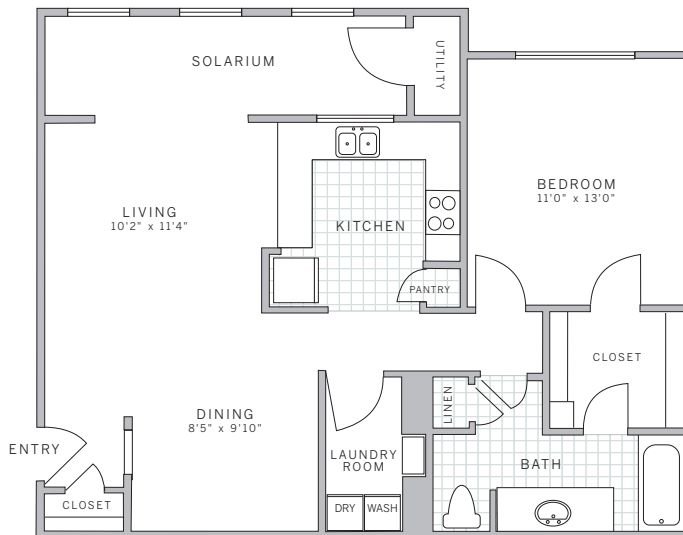

one bedroom one bath suite:
rate:

features

- arched doorways/entry area
- large utility room
- linen closet
- pantry in kitchen
- window in kitchen
- wrap around kitchen
- hollywood dressing/bath area with walk-thru closet
- dressing table
- oversized balcony

A2 | 794 sq ft

A2 | Solarium | 916 sq ft

features

- solarium
- arched doorways/entry areas
- large utility room
- linen closet
- pantry in kitchen
- wrap around kitchen
- hollywood dressing/bath area with walk-thru closet
- dressing table