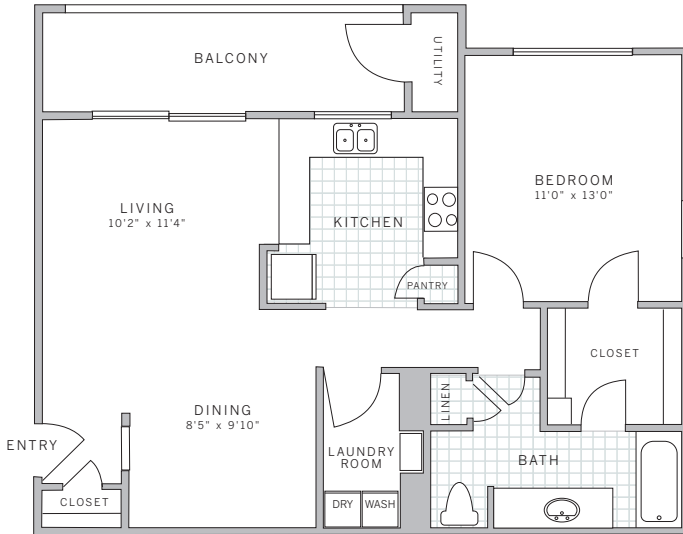

one bedroom one bath suite:
rate:

features

- arched doorways/entry area
- large utility room
- linen closet
- pantry in kitchen
- window in kitchen
- wrap around kitchen
- hollywood dressing/bath area with walk-thru closet
- dressing table
- oversized balcony

A2 | 794 sq ft

A2 | Solarium | 916 sq ft

features

- solarium
- arched doorways/entry areas
- large utility room
- linen closet
- pantry in kitchen
- wrap around kitchen
- hollywood dressing/bath area with walk-thru closet
- dressing table