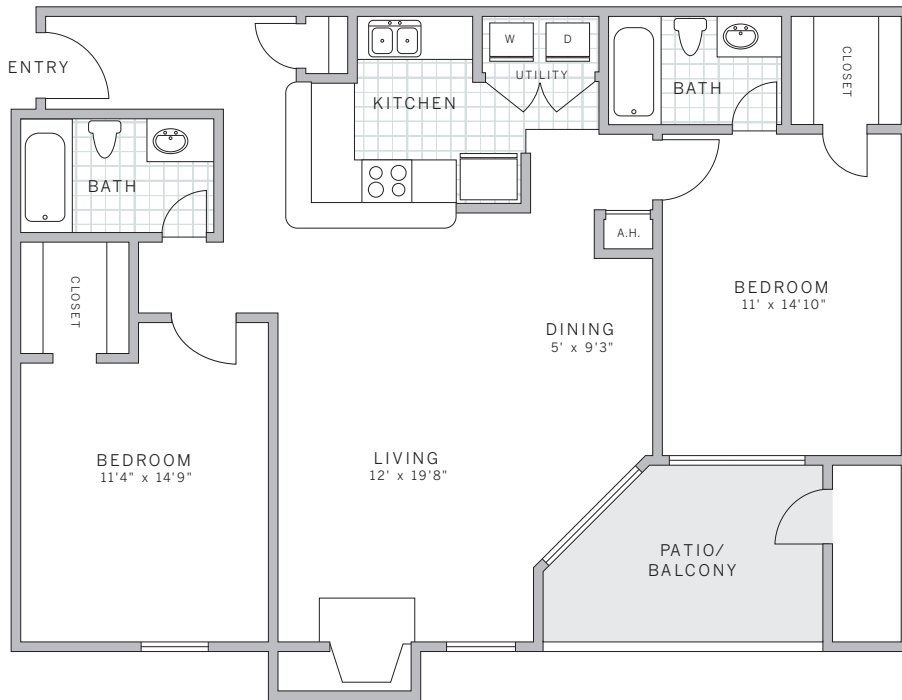

**two bedroom | two bath**  
optional fireplace | 1068 square feet

**apartment:**  
**rate:**

877.AVE.0252  
AVELIVING.COM

311 East Lancaster Avenue  
Malvern, PA 19355