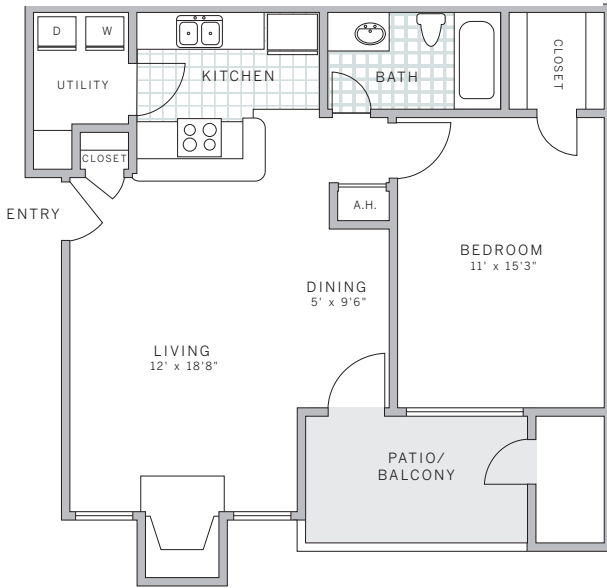

one bedroom | one bath apartment:
rate:

optional fireplace | 703 square feet

optional fireplace | 762 square feet

877.AVE.0252
AVELIVING.COM

311 East Lancaster Avenue
Malvern, PA 19355