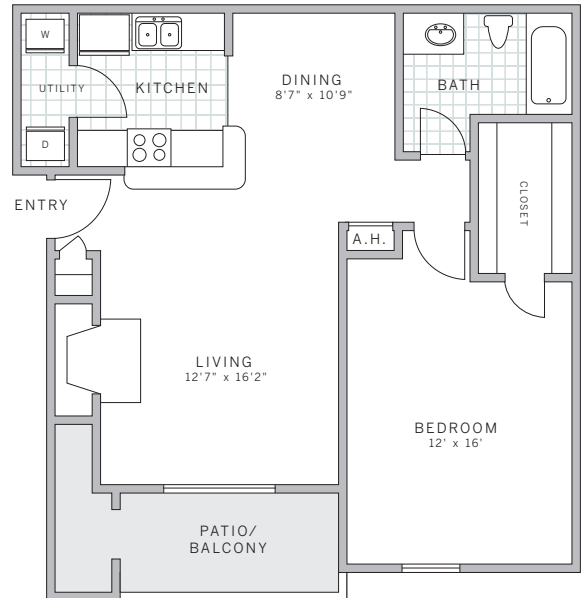

one bedroom | one bath apartment:
rate:

optional fireplace | 703 square feet

optional fireplace | 762 square feet

877.AVE.0252
AVELIVING.COM

311 East Lancaster Avenue
Malvern, PA 19355