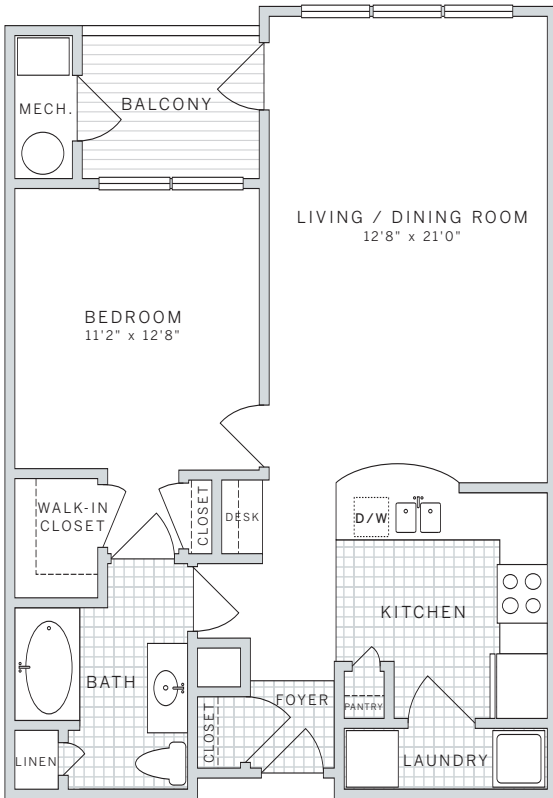

one bedroom one bath

suite:
rate:

779 sq ft

842 sq ft