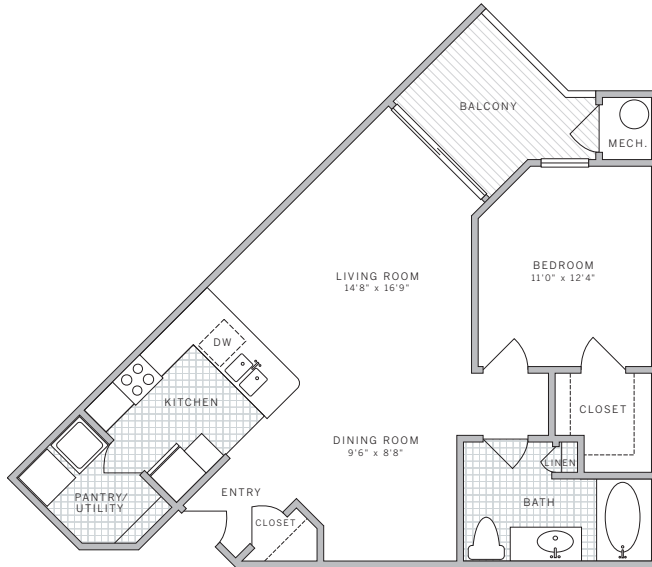

one bedroom | one bath suite:
one bedroom | one bath with loft rate:

A3 | 829 square feet

A3 loft | 969 square feet

877.AVE.0246
AVELIVING.COM

1070 Morris Avenue
Union, NJ 07083