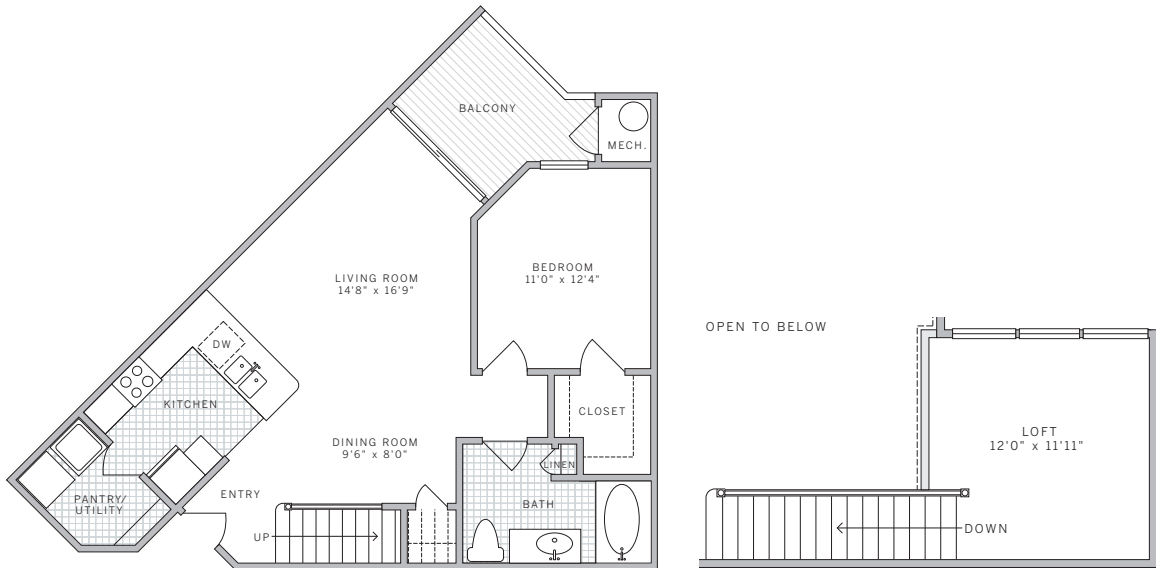

one bedroom | one bath suite:
one bedroom | one bath with loft rate:

A3 | 829 square feet

A3 loft | 969 square feet

877.AVE.0246
AVELIVING.COM

1070 Morris Avenue
Union, NJ 07083