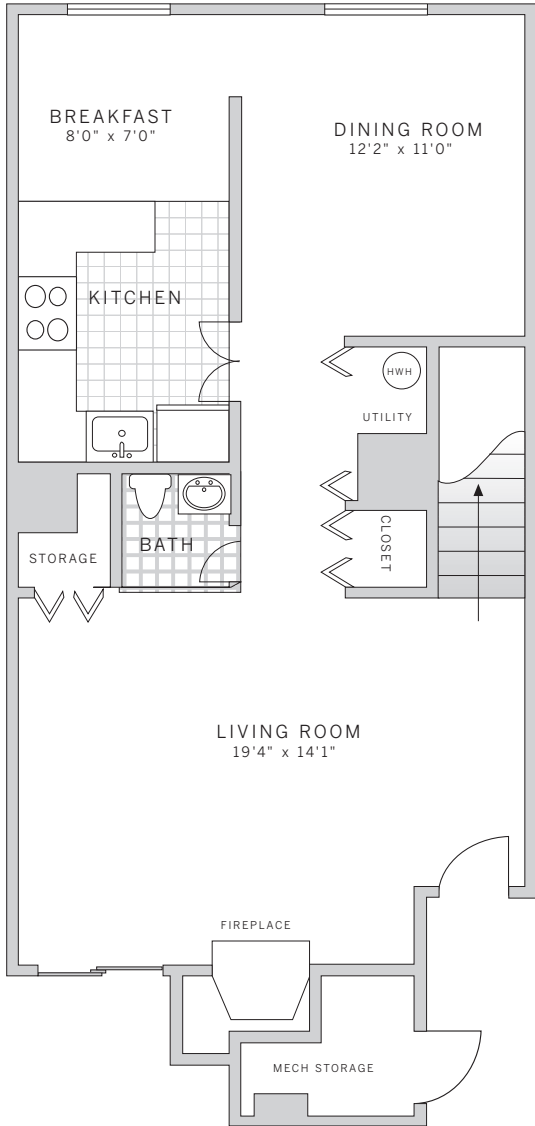

three bedroom | two and one half bath

apartment:
rate:

first floor

second floor

877.ARK.0201
ARKBYKORMAN.COM

1560 Wick Lane
Blue Bell, PA 19422