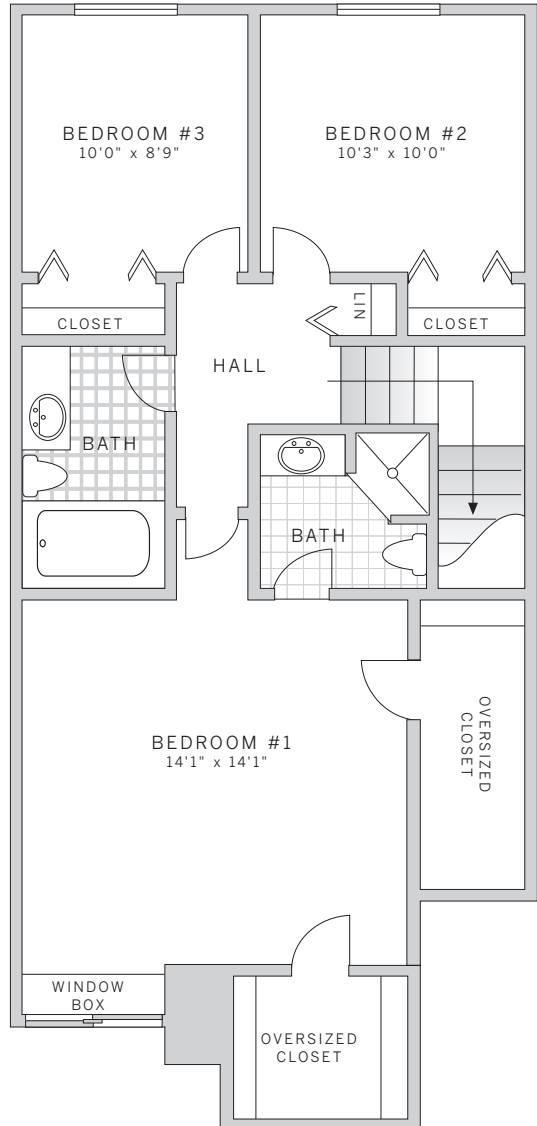

three bedroom | two and one half bath

apartment:
rate:

first floor

second floor

877.ARK.0201
ARKBYKORMAN.COM

1560 Wick Lane
Blue Bell, PA 19422